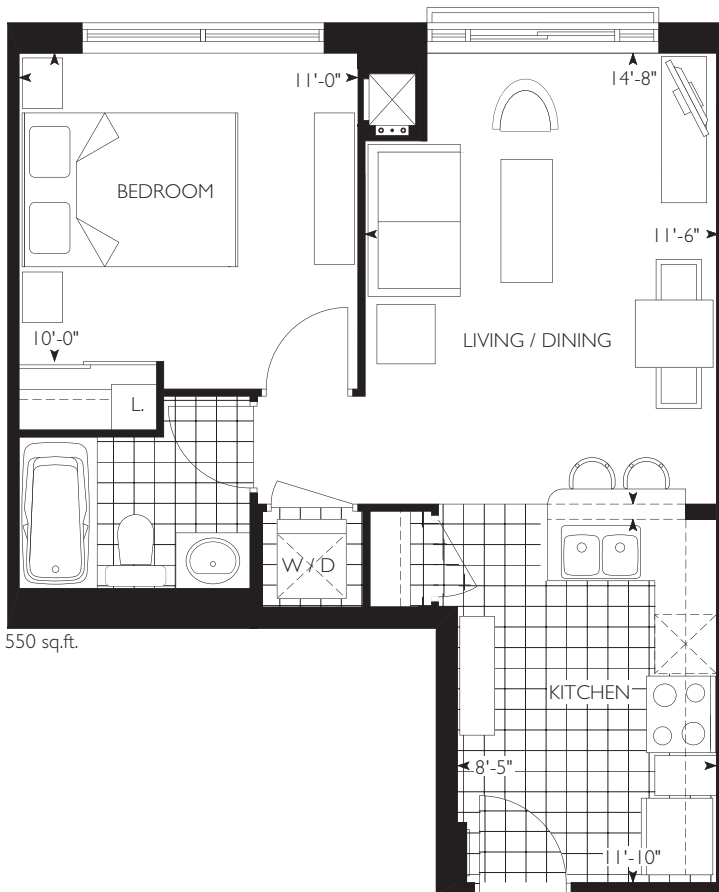

1A

ONE BEDROOM

- Ceramic flooring in kitchen, foyer and bathrooms
- Broadloom in main living/dining room and bedrooms
- Individually-controlled heating and air conditioning
- Kitchens feature full-size appliances including frost-free refrigerator/freezer, stove and dishwasher; ample counter space with bar counters, contemporary flat panel cabinetry in a light maple finish
- In-suite laundry with full-size stacked washer and dryer
- Terrace or balcony in most suites
- High-speed internet available
- Vertical blinds on energy efficient windows