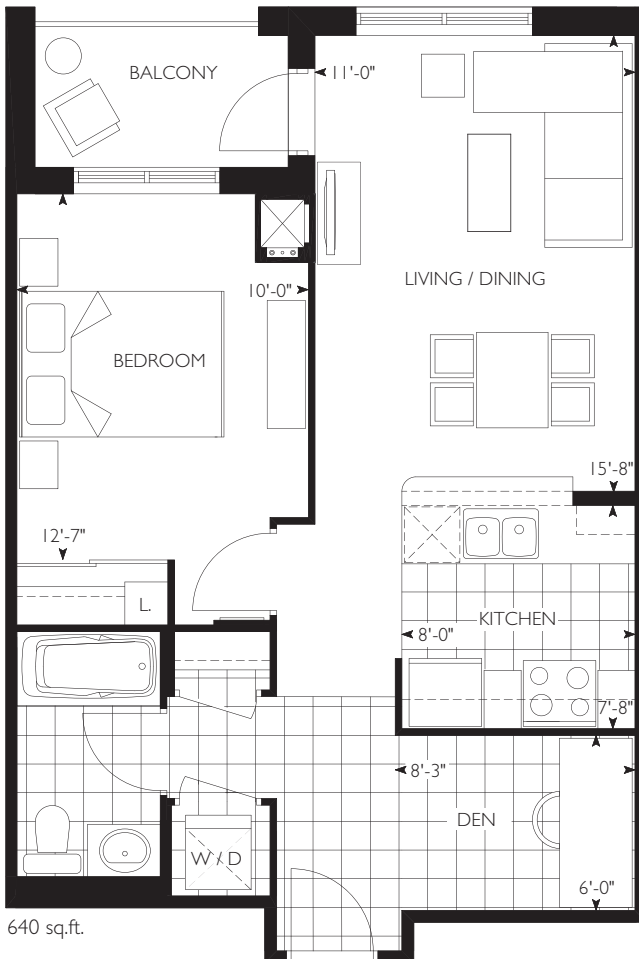

IL+D

ONE BEDROOM PLUS DEN

- Ceramic flooring in kitchen, foyer and bathrooms
- Broadloom in main living/dining room and bedrooms
- Individually-controlled heating and air conditioning
- Kitchens feature full-size appliances including frost-free refrigerator/freezer, stove and dishwasher; ample counter space with bar counters, contemporary flat panel cabinetry in a light maple finish
- In-suite laundry with full-size stacked washer and dryer
- Terrace or balcony in most suites
- High-speed internet available
- Vertical blinds on energy efficient windows