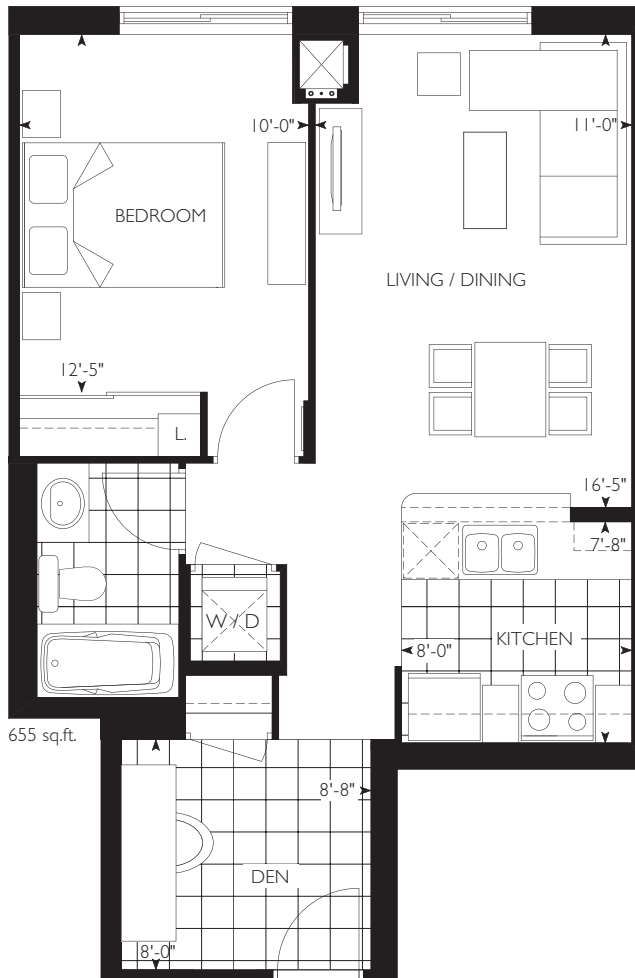

1M+D

ONE BEDROOM PLUS DEN

- Ceramic flooring in kitchen, foyer and bathrooms
- Broadloom in main living/dining room and bedrooms
- Individually-controlled heating and air conditioning
- Kitchens feature full-size appliances including frost-free refrigerator/freezer, stove and dishwasher; ample counter space with bar counters, contemporary flat panel cabinetry in a light maple finish
- In-suite laundry with full-size stacked washer and dryer
- Terrace or balcony in most suites
- High-speed internet available
- Vertical blinds on energy efficient windows